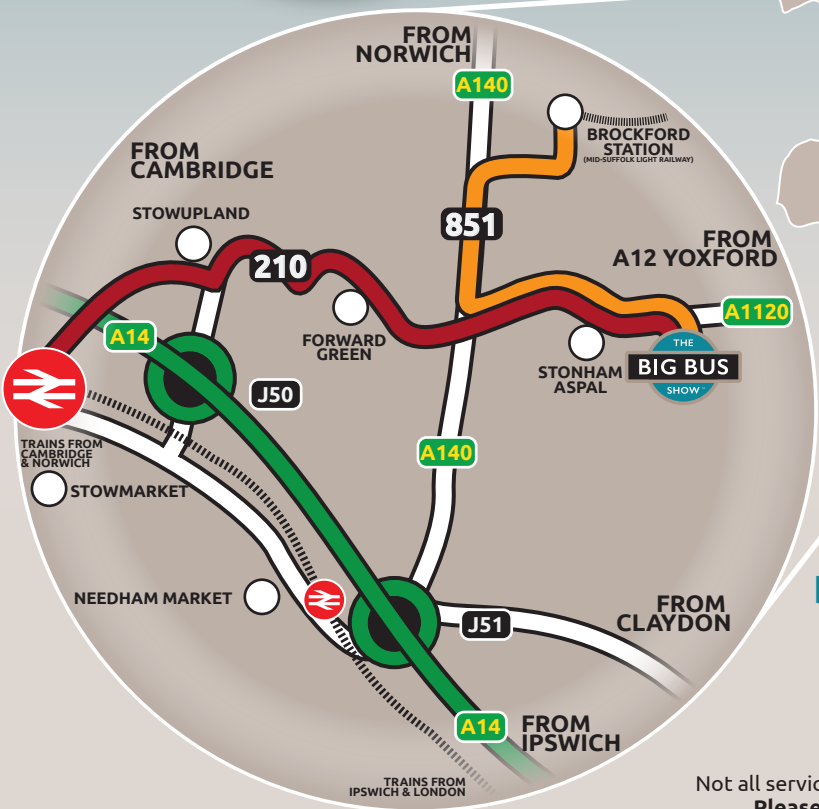

# THE BIG BUS SHOW™

ENJOY OUR REGULAR **FREE BUS SERVICES** TO & FROM **STOWMARKET** or **BROCKFORD STATION** (for MSLR) AND **STONHAM BARNES** ALL DAY\*

\*ALL SERVICES ARE SUBJECT TO AVAILABILITY BUT EVERY EFFORT WILL BE MADE TO OPERATE THEM.

## 210 Stonham Barns to Stowmarket Rail Station

**STONHAM BARNES, Car Park**  
*Buses depart from near Teapot Tearoom*  
 STONHAM ASPAL, Ten Bells  
 EARL STONHAM, Valley Farms  
 STOWUPLAND, Crown Pub  
**STOWMARKET, Railway Station**

**STOWMARKET, Railway Station**  
 STOWUPLAND, Crown Pub  
 EARL STONHAM, Valley Farms  
 STONHAM ASPAL, Ten Bells  
**STONHAM BARNES, Car Park**

0915	0930	0945	1005	1035	every <b>30</b> minutes	1435	1505	1535	1605
0920	0935	0950	1010	1040		1440	1510	1540	1610
0928	0943	0958	1018	1048		1448	1518	1548	1618
0933	0948	1003	1023	1053		1453	1523	1553	1623
0935	0950	1005	1025	1055		1455	1525	1555	1625

1050	1120	1150	1250	1320	1350	1420	1450	1520
1110	1140	1210	1310	1340	1410	1440	1510	1540
1115	1145	1215	1315	1345	1415	1445	1515	1545
1135	1205	1235	1335	1405	1435	1505	1535	1605

*This trip connects with 1620 to Stowmarket*